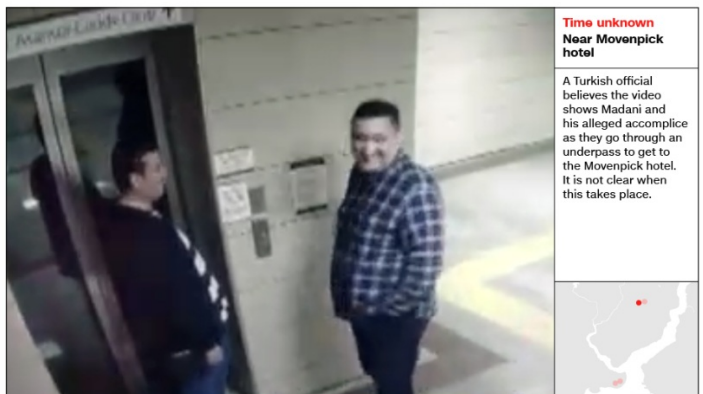

Time unknown
Near Movenpick hotel