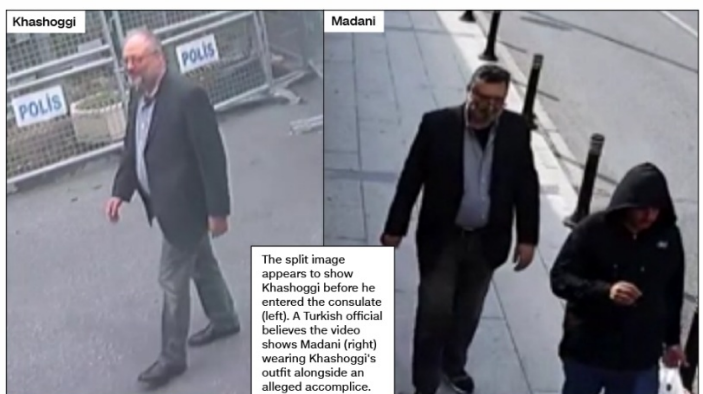

وتظهر الكاميرات بحسب المقاطع المصورة التي نشرتها الشبكة، المدعو مصطفى المدني، وهو يرتدي ملابس خاشقجي، ويخرج بها من القنصلية، ليتجول في أحياء إسطنبول وصولا إلى منطقة "السلطان أحمد" حيث قام بتبديل ملابسه وعاد إلى الفندق

## Timeline

Below are Madani and his accomplice's movements and actions, according to the video footage obtained by CNN and a senior Turkish official, on the day Khashoggi was killed:

**Timeline of Jamal Khashoggi's body double, according to video obtained by CNN and Turkish officials**

<p><b>Tuesday, October 2</b></p> <p><b>3:37 a.m.</b> Madani arrives at Ataturk airport</p> <p><b>5:05 a.m.</b> Madani checks in to Movenpick hotel</p> <p><b>11:03 a.m.</b> Madani enters the Saudi consulate through front door</p>	<p><b>1:14 p.m.</b> Khashoggi enters the consulate through front door</p> <p><b>2:52 p.m.</b> Madani exits from consulate's back door wearing Khashoggi's clothes</p> <p><b>4:06 p.m.</b> Madani arrives with an alleged accomplice at the Blue Mosque</p>	<p><b>4:29 p.m.</b> Madani is captured on surveillance camera. He is not wearing Khashoggi's clothes</p> <p><b>Time unknown</b> Madani and an alleged accomplice make a stop in Mesale restaurant</p>	<p><b>Time unknown</b> Pair dispose of plastic bag</p> <p><b>10:25 p.m.</b> Madani checks out of hotel</p> <p><b>Wednesday, October 3</b></p> <p><b>1:25 a.m.</b> Madani departs Ataturk airport</p>
--	--	---	--

According to a Turkish official, the video appears to show Madani and an alleged accomplice at the Blue Mosque.

There are a lot of surveillance cameras in this tourist location, the senior Turkish official said.